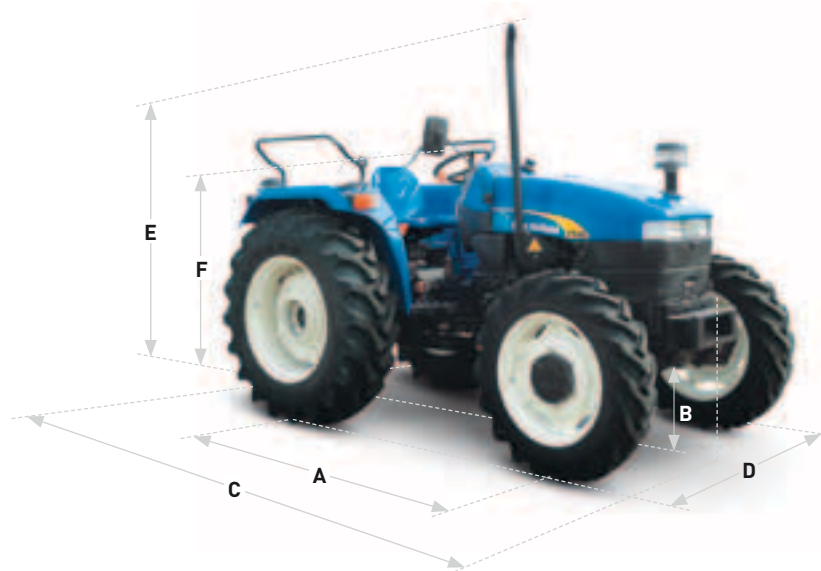

● Standard * Above dimensions are based on tractors with 12.4x28 rear tyre size expect 13.6x28 size on TT45 2WD

Visit our website:
www.newholland.com
Send us an e-mail:
africa.topservice@newholland.com
middleEast.topservice@newholland.com